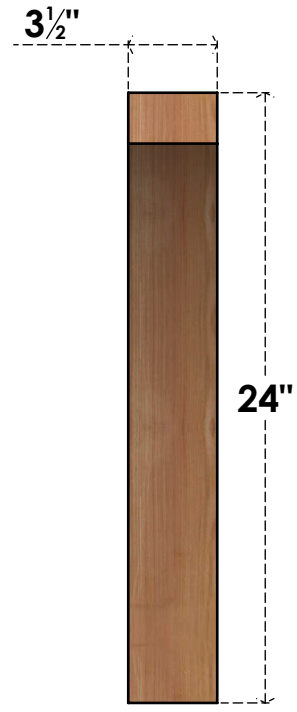

# BRC04X24X24THR00SWR

3 1/2"W X 24"D X 24"H THORTON SMOOTH BRACE, WESTERN RED CEDAR

**SIDE**

**FRONT**

EKENA MILLWORK  
 2300 WEST MAIN ST.  
 CLARKSVILLE, TX 75426  
 TOLL FREE: 866-607-0453  
 WWW.EKENAMILLWORK.COM

**NOTES**

1. INSTALLATION TO BE COMPLETED IN ACCORDANCE WITH MANUFACTURER'S SPECIFICATIONS.
2. DRAWING MAY NOT BE TO SCALE
3. THIS DRAWING IS INTENDED FOR DESIGN AND PLANNING PURPOSES ONLY.
4. ALL INFORMATION CONTAINED HEREIN WAS CURRENT AT THE TIME OF DEVELOPMENT BUT MUST BE REVIEWED AND APPROVED BY THE PRODUCT MANUFACTURER TO BE CONSIDERED ACCURATE.
5. PRODUCTS ARE NOT KILN DRIED. THIS ITEM IS UNIQUE AND WILL CONTAIN THE NATURAL VARIATIONS THAT THE WOOD SPECIES OFFERS. THIS MAY RESULT IN VARIATIONS UP TO 1/4"