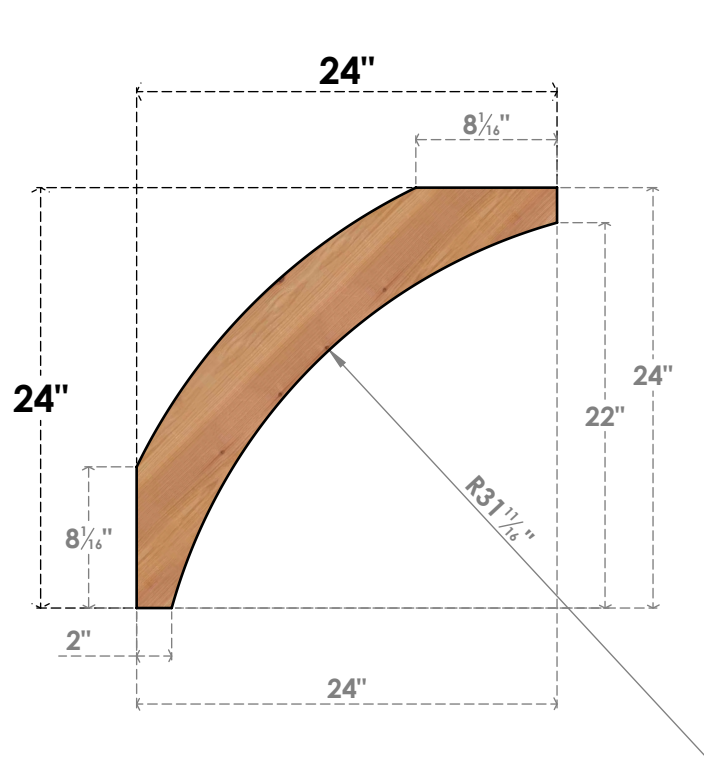

# BRC04X24X24THR00SWR

3 1/2"W X 24"D X 24"H THORTON SMOOTH BRACE, WESTERN RED CEDAR

**SIDE**

**FRONT**

EKENA MILLWORK  
 2300 WEST MAIN ST.  
 CLARKSVILLE, TX 75426  
 TOLL FREE: 866-607-0453  
 WWW.EKENAMILLWORK.COM